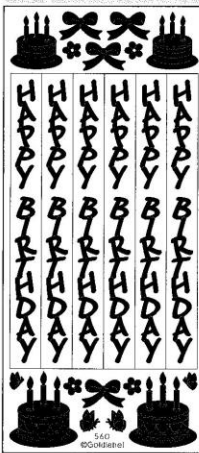

Peel-Off Stickers - Standard - Wording

XL550U - Colours ▶

XL556U - Colours ▶

XL560U - Colours ▶

XL625U - Colours ▶

XL642U - Colours ▶

XL648U - Colours ▶

XL822U - Colours ▶