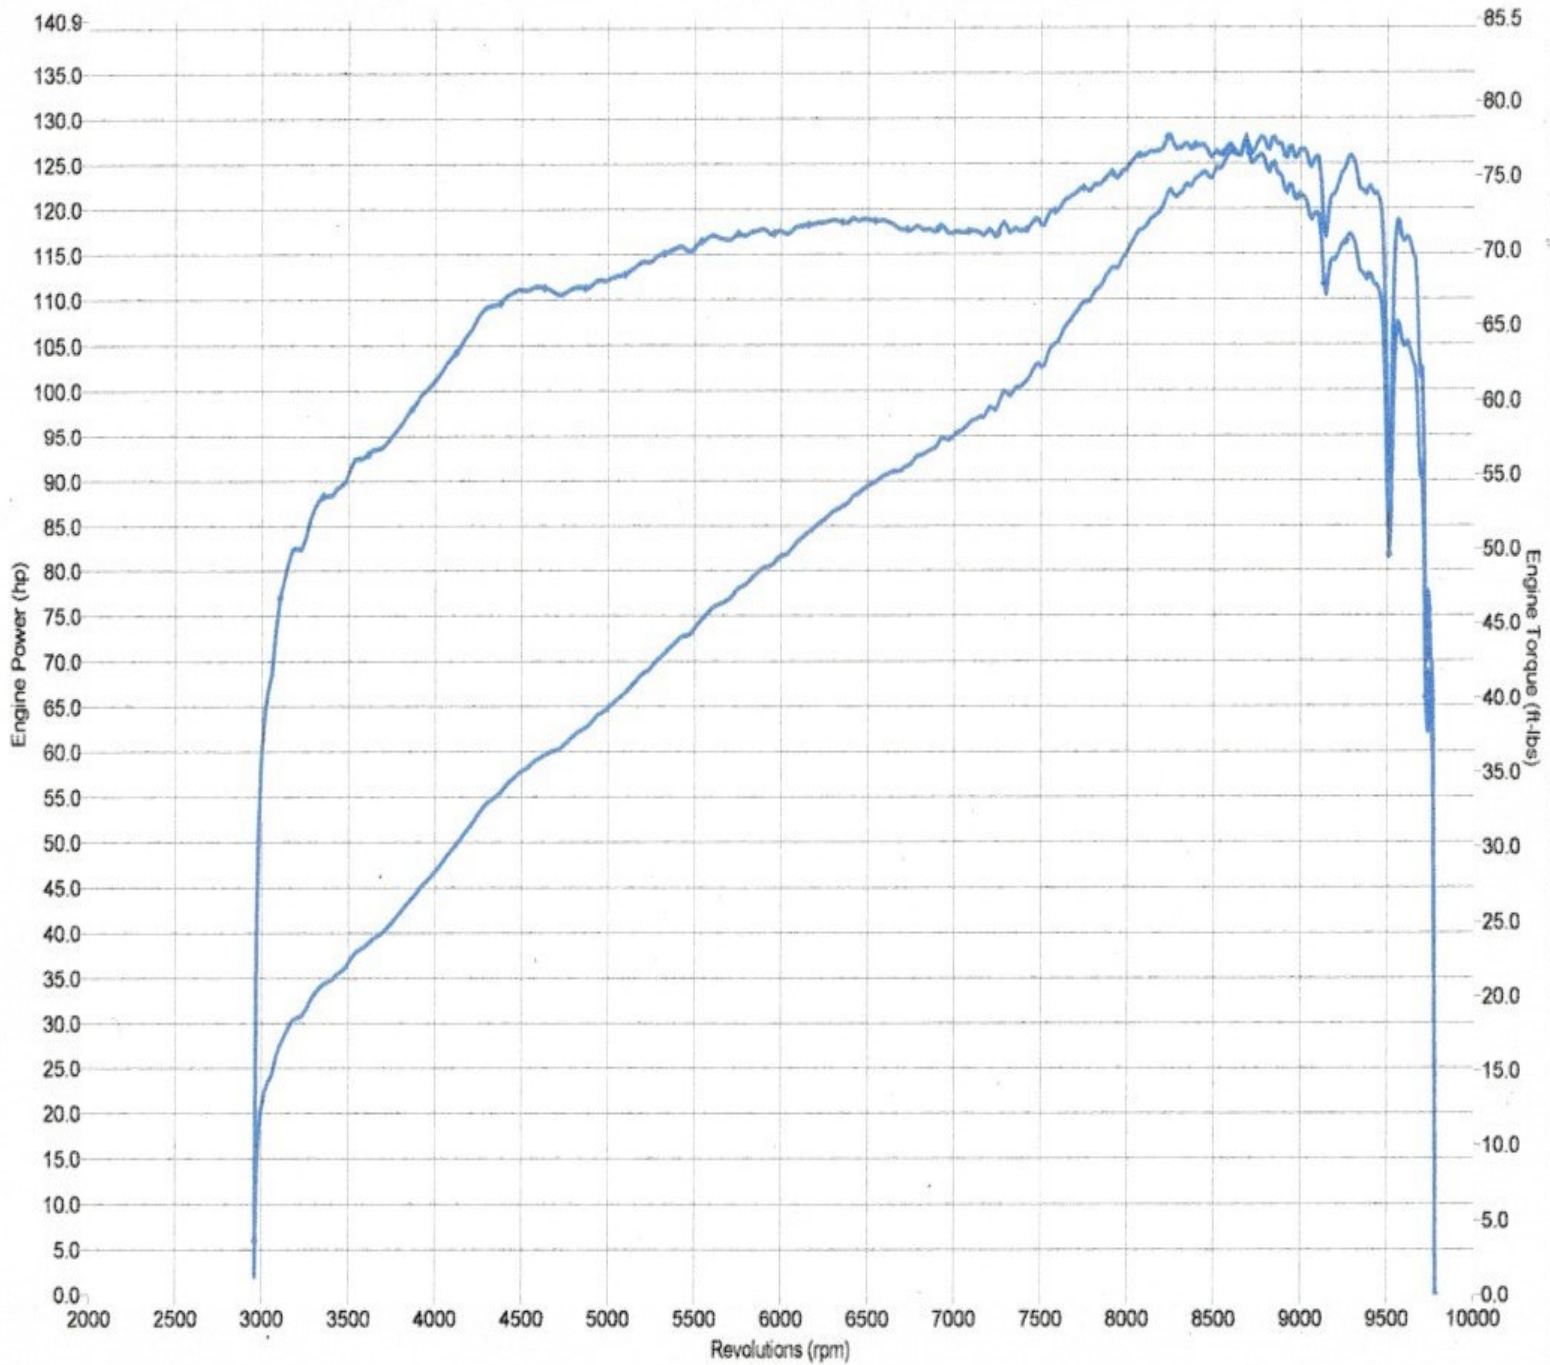

01273 517319
07884 312828

Print date 02 February 2018
Print time 14:36:28
Version 6.0.11b

Power Curve

Run File	Run Title	Date & Time	Maximum Rates
R148UBY	Honda VTR 1000—	02-02-2018/11:00:08	128.1Hp@8692rpm/78ft-lbs@8255rpm