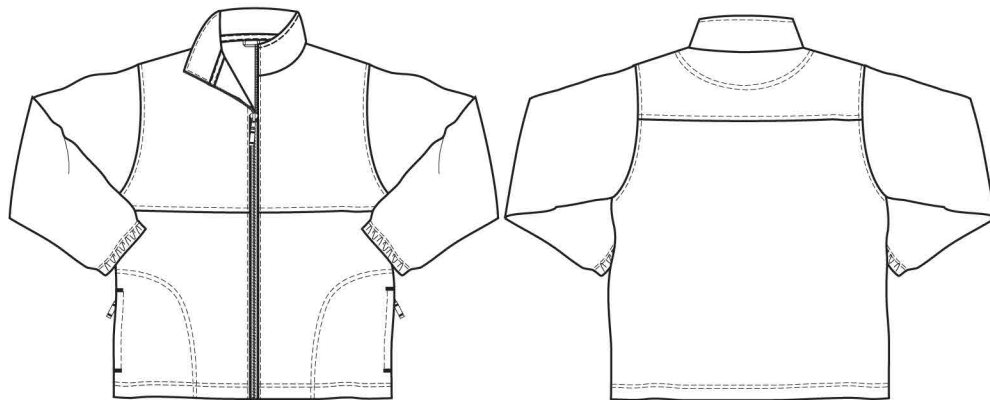

Polar Fleece

- 100% anti-pill Polyester polar fleece
- 300gsm
- Top stitched seam detail
- Two zip pockets with matching puller tabs
- Full length zip
- Elasticated cuffs and drawcord
- BS EN 14682 compatible in-pocket toggle system
- Hanging loop and taped neck seam

TO FIT CHEST"	25	26	28	30	32	34
AGE	3/4	5/6	7/8	9/10	11/12	13

TO FIT CHEST"	36	39	43	47	51	57
SIZE	S	M	L	XL	XXL	60's