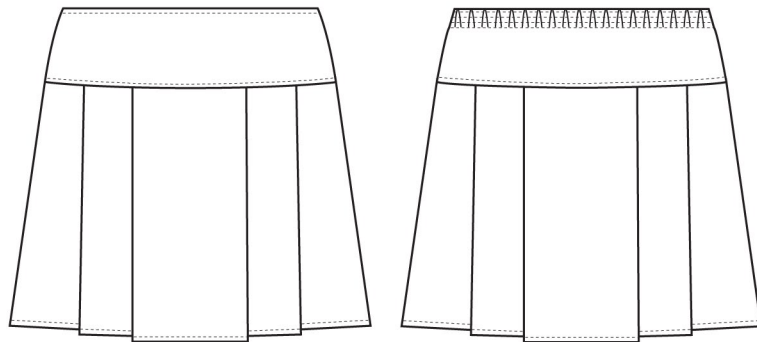

Banbury-Pull on pleated skirt

- 100% Polyester Bi-Stretch
- Deep yoke
- Elasticated back waist

AGE	3/4	4/5	6/7	8/9	9/10	11/12
TO FIT WAIST"	19½ / 20½	20½ / 21	21½ / 22	22½ / 23½	24 / 24½	25 / 25½
LENGTH"	12	13	15	17	18	20