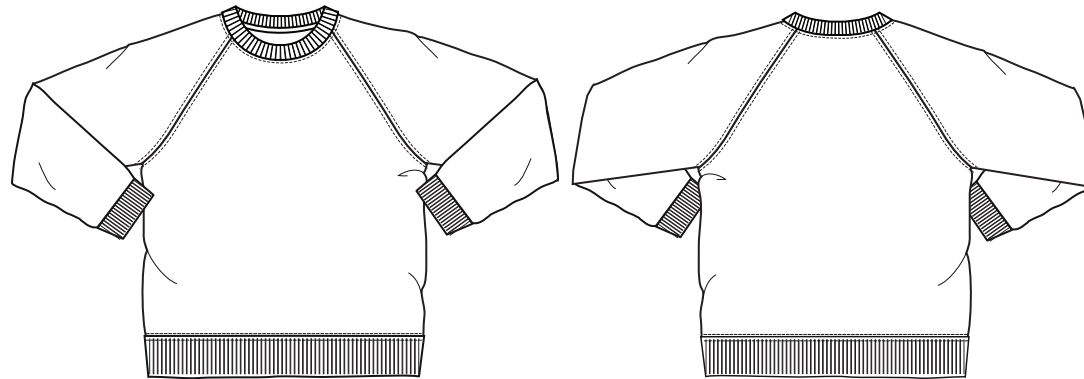

Select Raglan-Crew neck sweatshirt

Ref: 3SR

- 65% Cotton / 35% Polyester
- 320-340 gsm
- Ribbed welt and cuffs
- Soft but durable

Child-VAT Zero Rated

| | | | | | | |
|---------------|-----|-----|-----|------|-------|----|
| TO FIT CHEST" | 25 | 26 | 28 | 30 | 32 | 34 |
| AGE | 3/4 | 5/6 | 7/8 | 9/10 | 11/12 | 13 |