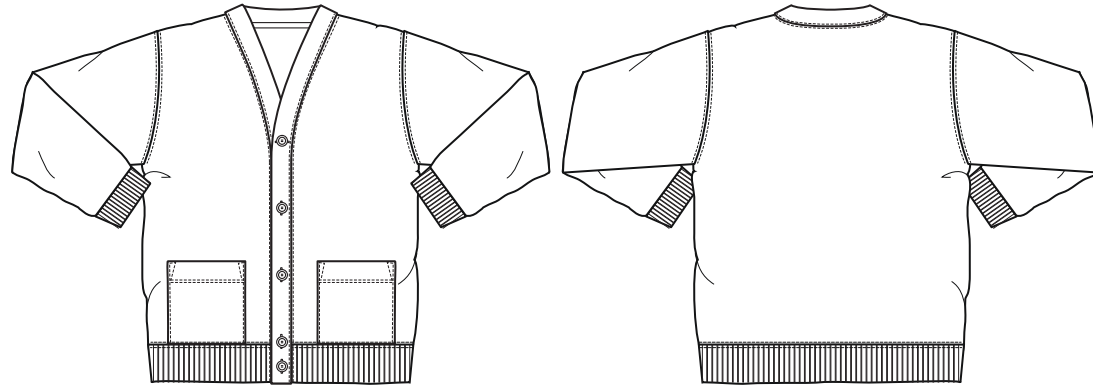

Select Cardigan-Drop shoulder sweat cardigan

Ref: 3SC

- 65% Cotton / 35% Polyester
- 320-340 gsm
- Ribbed welt and cuffs
- Two patch pockets

Child-VAT Zero Rated

TO FIT CHEST"	22	25	26	28	30	32	34
AGE	2yrs*	3/4	5/6	7/8	9/10	11/12	13

* 2yrs available in Bottle, Burgundy, Deep Royal, Navy, Purple and Red.

Adult-VAT Standard Rated

TO FIT CHEST"	36	39	43	47	51
SIZE	S	M	L	XL	XXL