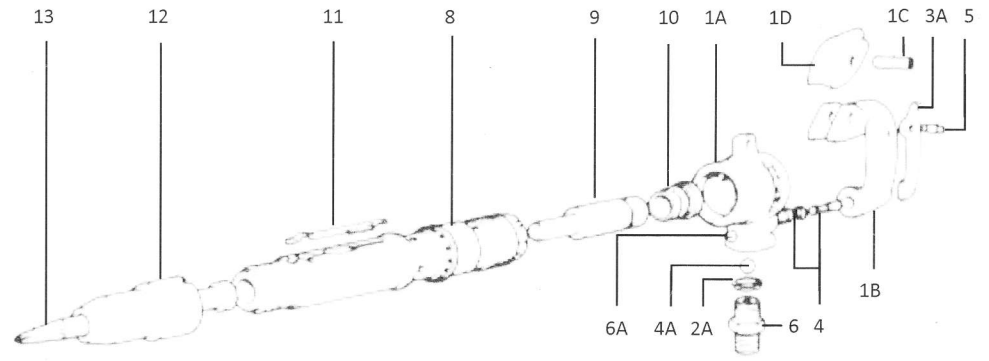

H7

Pt No. 17256-00

Item	Description	Pt No.	Item	Description	Pt No.	Item	Description	Pt No.
1	Handle complete (item 1-6A)	17244	3A	Trigger	17250	7	N/A	
1A	Handle housing	17245	4	Plunger & circlip	17246	8	Cylinder	17266
1B	Handle	17249	4/1	Circlip		9	Piston	17267
1C	Pin	17253	4A	Ball	17247	10	Regulator valve	17261
1D	Protective cover	17252	5	Trigger Pin	17251	11	Locking spring	17269
2A	Lock washer	P229-229010	6	Nipple connection	49389	12	Nose cap	17268
			6A	Plug	P283-283028	13	Pick steel	

H9

Pt No. 17257-00

Item	Description	Pt No.	Item	Description	Pt No.	Item	Description	Pt No.
1	Handle complete (item 1-6A)	17244	3A	Trigger	17250	7	Ring	17276
1A	Handle housing	17245	4	Plunger & circlip	17246	8	Cylinder	17266
1B	Handle	17249	4/1	Circlip		9	Piston	17267
1C	Pin	17253	4A	Ball	17247	10	Nose cap	17277
1D	Protective cover	17252	5	Trigger Pin	17251	11	Regulator valve	17275
2A	Lock washer	P229-229010	6	Nipple connection	49389	12	Pick steep	
			6A	Plug	P283-283028			

H11

Pt No. 17255-01

Item	Description	Pt No.	Item	Description	Pt No.	Item	Description	Pt No.
1	Handle complete (item 1-6A)	17244	3A	Trigger	17250	7	Exhaust cap	17265
1A	Handle housing	17245	4	Plunger & circlip	17246	8	Cylinder	17266
1B	Handle	17249	4/1	Circlip		9	Piston	17267
1C	Pin	17253	4A	Ball	17247	10	Regulator	17261
1D	Protective cover	17252	5	Trigger Pin	17251	11	Locking spring	17264
2A	Lock washer	P229-229010	6	Nipple connection	49389	12	Nose cap	17263
			6A	Plug	P283-283028	13	Pick steel	