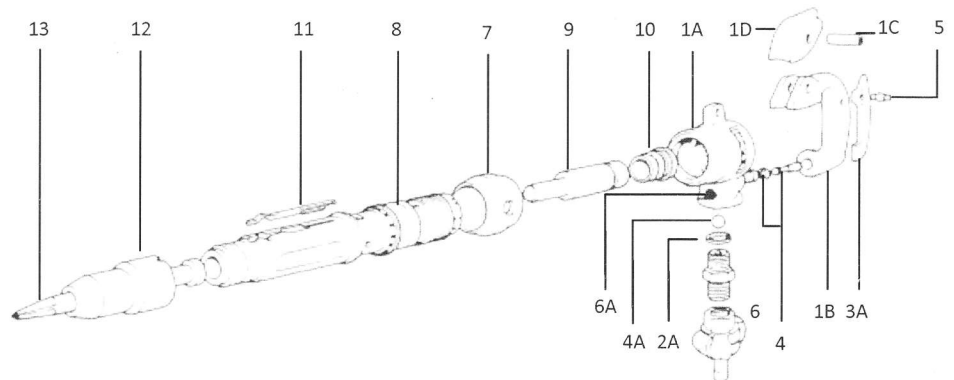

H7

Pt No. 17256-00

Item	Description	Pt No.	Item	Description	Pt No.	Item	Description	Pt No.
1	Handle complete (item 1-6A)	17244	3A	Trigger	17250	7	N/A	
1A	Handle housing	17245	4	Plunger & circlip	17246	8	Cylinder	17266
1B	Handle	17249	4/1	Circlip		9	Piston	17267
1C	Pin	17253	4A	Ball	17247	10	Regulator valve	17261
1D	Protective cover	17252	5	Trigger Pin	17251	11	Locking spring	17269
2A	Lock washer	P229-229010	6	Nipple connection	49389	12	Nose cap	17268
			6A	Plug	P283-283028	13	Pick steel	

H9

Pt No. 17257-00

Item	Description	Pt No.	Item	Description	Pt No.	Item	Description	Pt No.
1	Handle complete (item 1-6A)	17244	3A	Trigger	17250	7	Ring	17276
1A	Handle housing	17245	4	Plunger & circlip	17246	8	Cylinder	17266
1B	Handle	17249	4/1	Circlip		9	Piston	17267
1C	Pin	17253	4A	Ball	17247	10	Nose cap	17277
1D	Protective cover	17252	5	Trigger Pin	17251	11	Regulator valve	17275
2A	Lock washer	P229-229010	6	Nipple connection	49389	12	Pick steep	
			6A	Plug	P283-283028			

H11

Pt No. 17255-01

Item	Description	Pt No.	Item	Description	Pt No.	Item	Description	Pt No.
1	Handle complete (item 1-6A)	17244	3A	Trigger	17250	7	Exhaust cap	17265
1A	Handle housing	17245	4	Plunger & circlip	17246	8	Cylinder	17266
1B	Handle	17249	4/1	Circlip		9	Piston	17267
1C	Pin	17253	4A	Ball	17247	10	Regulator	17261
1D	Protective cover	17252	5	Trigger Pin	17251	11	Locking spring	17264
2A	Lock washer	P229-229010	6	Nipple connection	49389	12	Nose cap	17263
			6A	Plug	P283-283028	13	Pick steel	