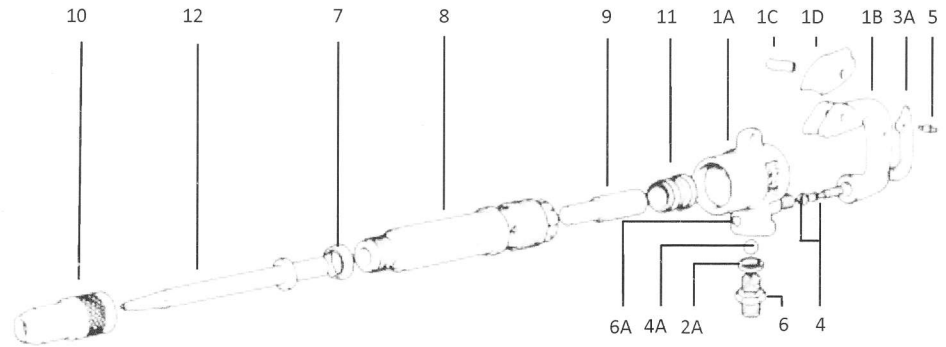

H7

Pt No. 17256-00

Item	Description	Pt No.	Item	Description	Pt No.	Item	Description	Pt No.
1	Handle complete (item 1-6A)	17244	3A	Trigger	17250	7	N/A	
1A	Handle housing	17245	4	Plunger & circlip	17246	8	Cylinder	17266
1B	Handle	17249	4/1	Circlip		9	Piston	17267
1C	Pin	17253	4A	Ball	17247	10	Regulator valve	17261
1D	Protective cover	17252	5	Trigger Pin	17251	11	Locking spring	17269
2A	Lock washer	P229-229010	6	Nipple connection	49389	12	Nose cap	17268
			6A	Plug	P283-283028	13	Pick steel	

H9

Pt No. 17257-00

Item	Description	Pt No.	Item	Description	Pt No.	Item	Description	Pt No.
1	Handle complete (item 1-6A)	17244	3A	Trigger	17250	7	Ring	17276
1A	Handle housing	17245	4	Plunger & circlip	17246	8	Cylinder	17266
1B	Handle	17249	4/1	Circlip		9	Piston	17267
1C	Pin	17253	4A	Ball	17247	10	Nose cap	17277
1D	Protective cover	17252	5	Trigger Pin	17251	11	Regulator valve	17275
2A	Lock washer	P229-229010	6	Nipple connection	49389	12	Pick steep	
			6A	Plug	P283-283028			

H11

Pt No. 17255-01

Item	Description	Pt No.	Item	Description	Pt No.	Item	Description	Pt No.
1	Handle complete (item 1-6A)	17244	3A	Trigger	17250	7	Exhaust cap	17265
1A	Handle housing	17245	4	Plunger & circlip	17246	8	Cylinder	17266
1B	Handle	17249	4/1	Circlip		9	Piston	17267
1C	Pin	17253	4A	Ball	17247	10	Regulator	17261
1D	Protective cover	17252	5	Trigger Pin	17251	11	Locking spring	17264
2A	Lock washer	P229-229010	6	Nipple connection	49389	12	Nose cap	17263
			6A	Plug	P283-283028	13	Pick steel	