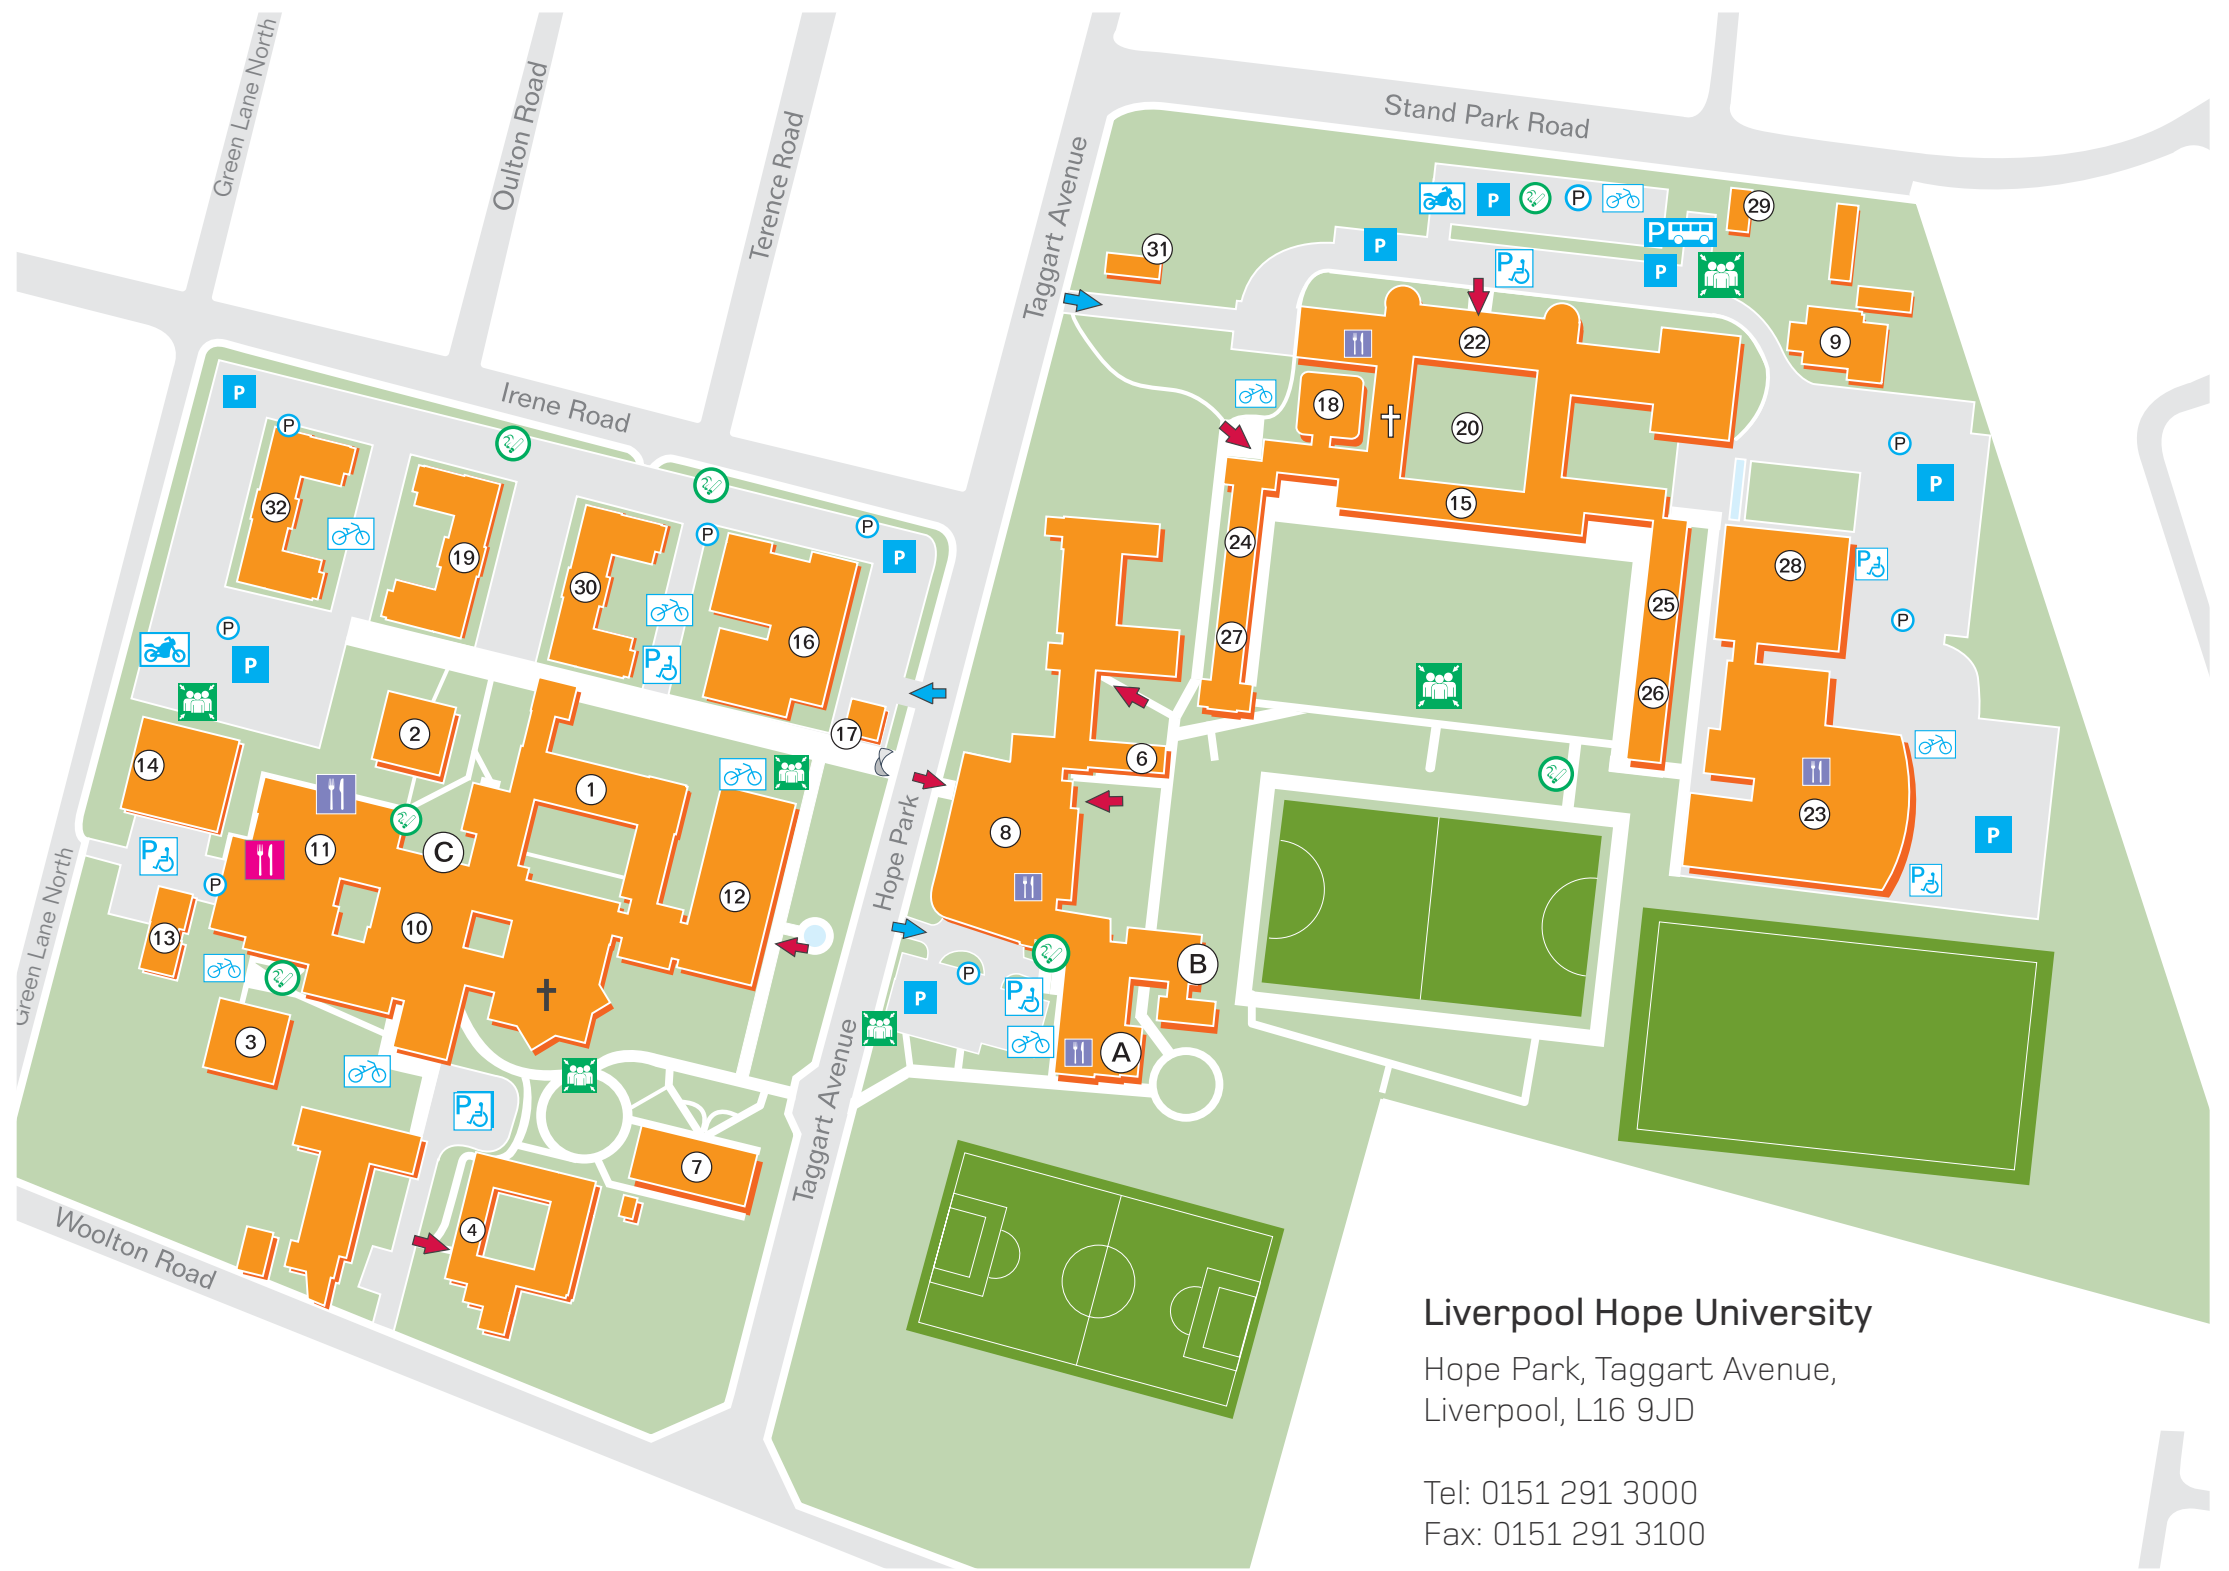

EDEN Arbour Room .....	A
EDEN Lounge .....	A
EDEN Suite .....	B
Our Place .....	C
Alexander Jones Building (AJB) .....	1
Angela Hall .....	2
Austin Hall .....	3
Business School (LHBS) .....	4
Chapel (Hope Park) .....	†
Chaplaincy .....	6
Conference Centre .....	7
EDEN (Education and Enterprise) Building .....	8
Estates .....	9
Frances Mary Lescher Building (FML) .....	10
Fresh Hope Food Court .....	11
Gateway Building, The .....	12
Green Lane Annexe (GLA) .....	13
Green Lane Building (GLB) .....	14
Hilda Constance Allen Building (HCA) .....	15
Lecture Theatre Complex (LTC) .....	16
Main Lodge .....	17
Markland, The .....	18
Newman Hall .....	19
Quad (Sheppard-Worlock Library, The) .....	20
Senate Room (and Trinity Chapel) .....	†
Sheppard-Worlock Library, The (SWL) .....	22
Hope Park Sports .....	23
St Agnes Hall .....	24
St Elphin Hall .....	25
St Etheldreda Hall .....	26
St Margaret Hall .....	27
Health Sciences Building .....	28
Stand Park Lodge .....	29
Teresa Hall .....	30
Taggart Lodge .....	31
Wesley Hall .....	32

**Liverpool Hope University**

Hope Park, Taggart Avenue,  
Liverpool, L16 9JD

Tel: 0151 291 3000  
Fax: 0151 291 3100

- |                   |                  |                        |                           |             |                    |
|-------------------|------------------|------------------------|---------------------------|-------------|--------------------|
| Building Entrance | General Parking  | Fresh Hope Catering    | Emergency Assembly Points | Coach Park  | Parking Pay Point  |
| Car Park Entrance | Disabled Parking | Other Catering Outlets | Designated Smoking Areas  | Cycle Stand | Motorcycle Parking |