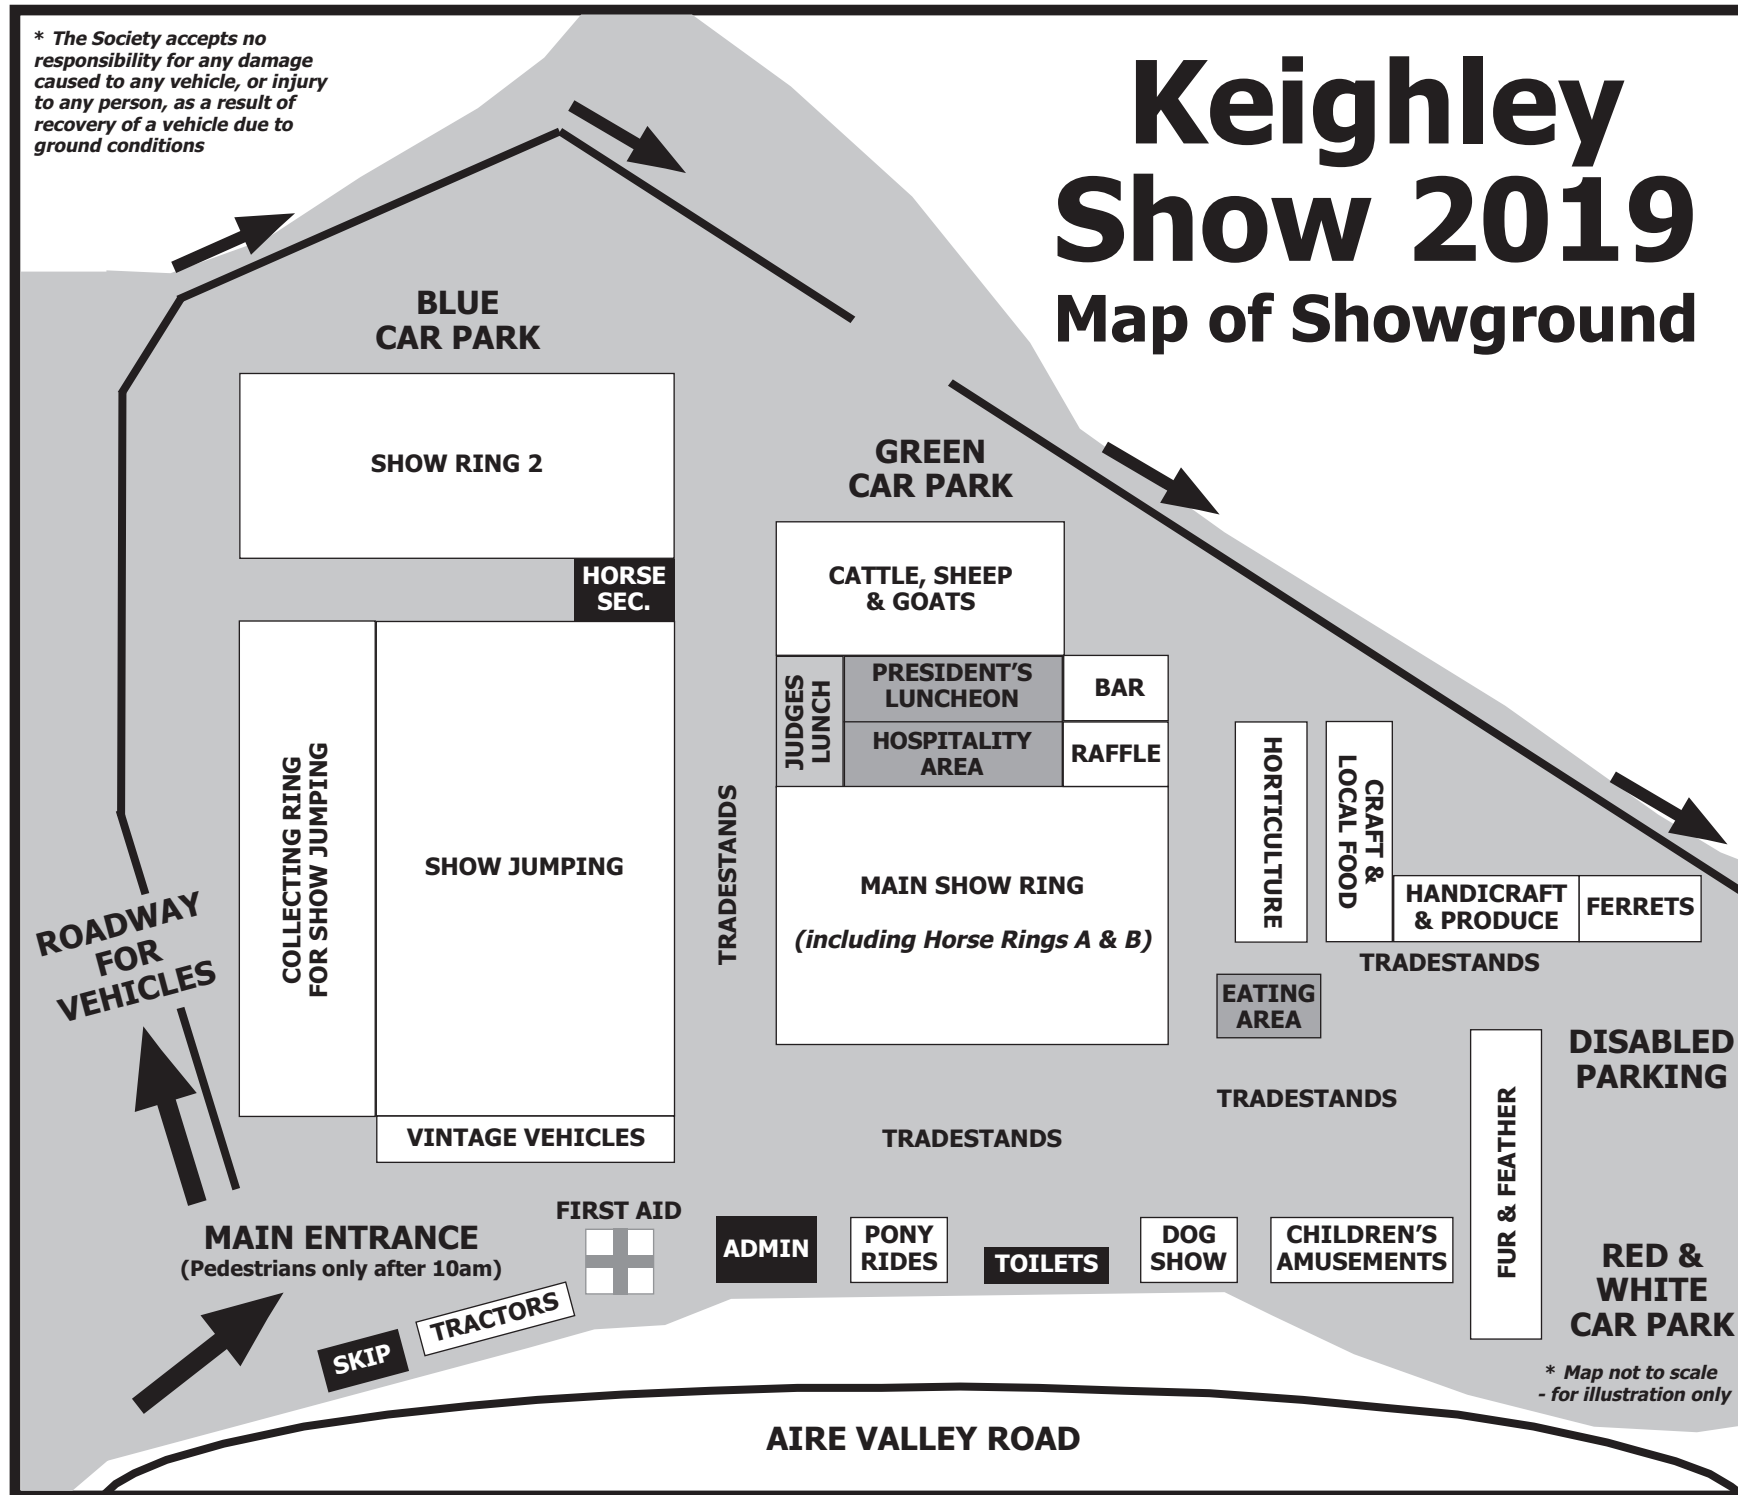

* The Society accepts no responsibility for any damage caused to any vehicle, or injury to any person, as a result of recovery of a vehicle due to ground conditions

Keighley Show 2019

Map of Showground

* Map not to scale - for illustration only