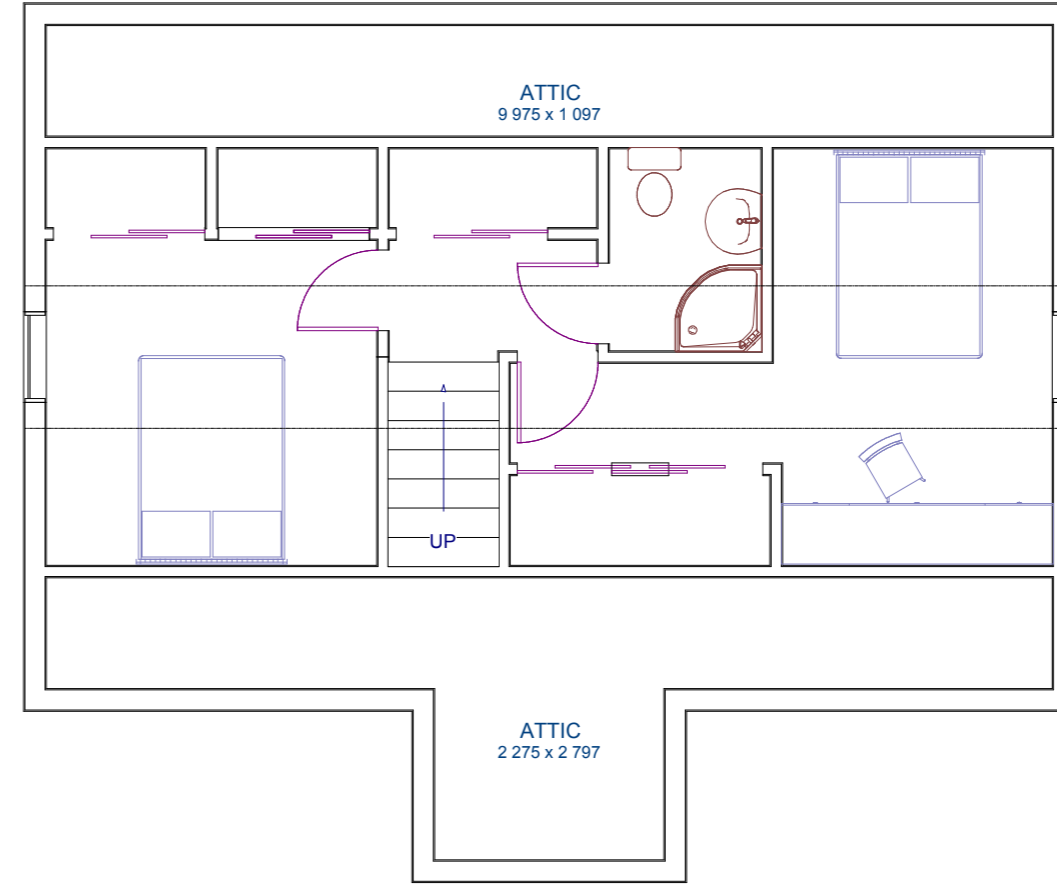

First Floor

Alternative First Floor

Ground Floor

**shetland**  
 CONSTRUCTION & DEVELOPMENTS LTD  
 Fjakari, Ocraquoy, Cunningsburgh, Shetland, ZE29HA  
 Tel: Sandwick 01950431513  
 email: enquiries@scd-limited.co.uk  
 WWW.scd-limited.co.uk

Client:	Scd-Limited	Date:	15/02/2012	Drg. No.	
Project:	'Shetland' Croft Style House	Scale:	1:75 on A3	Drg. No.	Scd
		Ref:	Trad. A	Revision:	
Drawing:	96 m2 or 112 m2 floor area	Rev.Date:			