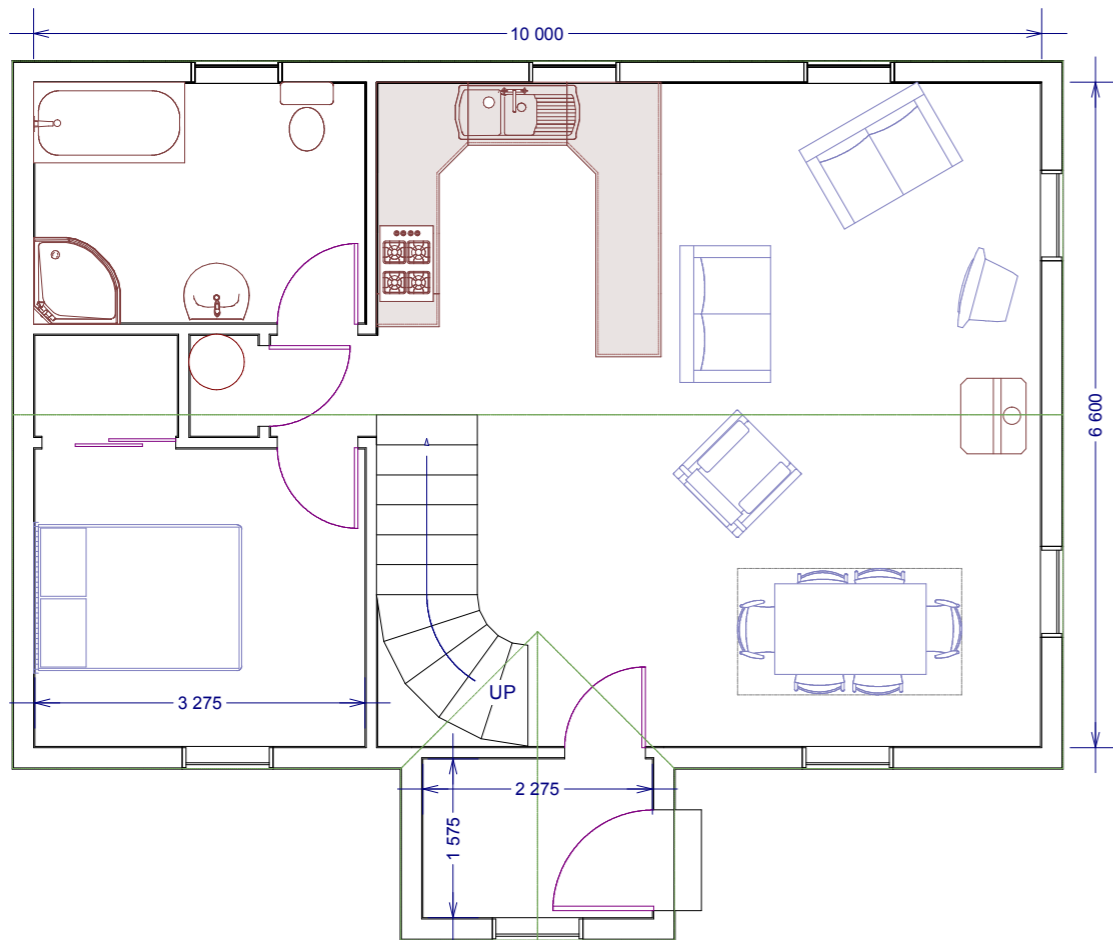

First Floor

Alternative First Floor

Ground Floor

**shetland**  
 CONSTRUCTION & DEVELOPMENTS LTD  
 Fjakari, Ocraquoy, Cunningsburgh, Shetland, ZE29HA  
 Tel: Sandwick 01950431513  
 email: enquiries@scd-limited.co.uk  
 WWW.scd-limited.co.uk

Client:	Scd-Limited	Date:	15/02/2012	Drg. No.	
Project:	'Shetland' Croft Style House	Scale:	1:75 on A3	Drg. No.	Scd
		Ref:	Trad. A	Revision:	
Drawing:	96 m2 or 112 m2 floor area	Rev.Date:			